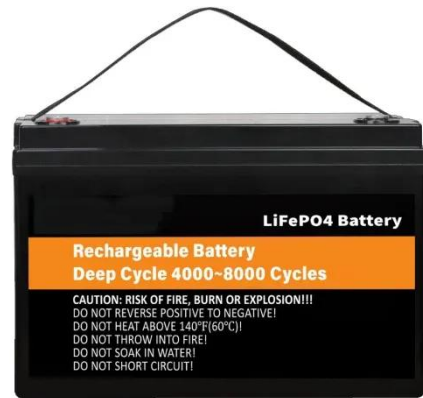

Portable Power Stations South Africa

Give us a call and get expert advice on which battery or backup system will meet your needs: 011 083 5558 , 021 813 9097 , 079 885 8806. The DP1000il and DP2000il have Lithium Iron Phosphate / ...

[Learn More](#)

Contact Us

For catalog requests, pricing, or partnerships, please visit: