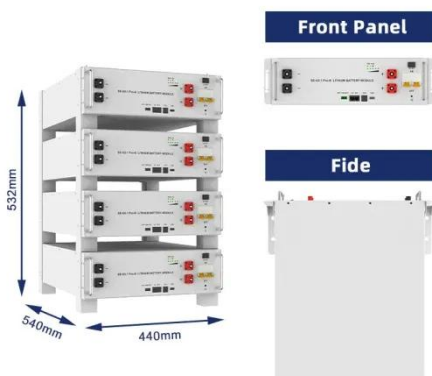

Portable Power Stations South Africa

Give us a call and get expert advice on which battery or backup system will meet your needs: 011 083 5558 , 021 813 9097 , 079 885 8806. The DP1000il and DP2000il have Lithium Iron Phosphate / ...

[Learn More](#)

Contact Us

For catalog requests, pricing, or partnerships, please visit: