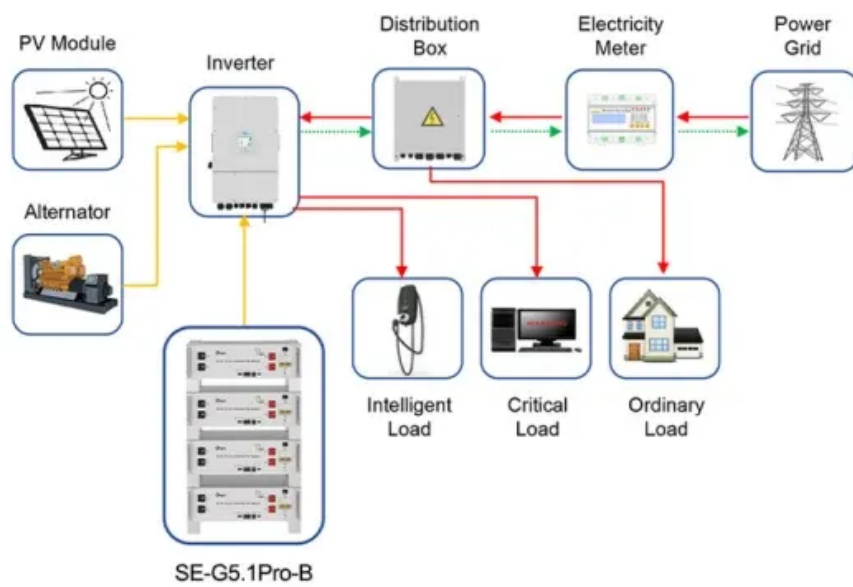

High quality lfp powerstation in johannesburg