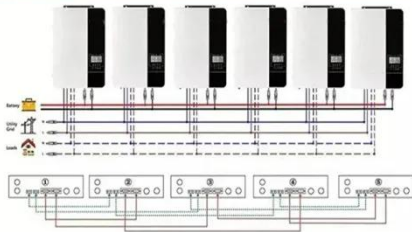

High quality lfp powerstation in johannesburg