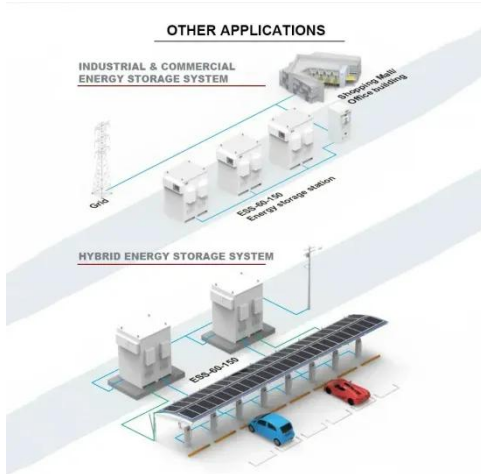

compelling advantages that make it an essential investment for venue operators. First and foremost, these cabinets provide superior protection ...

[Learn More](#)

Energy-Saving Outdoor Telecom Cabinets|KDST Custom Design ...

With the large-scale deployment of 5G base stations and edge computing, energy consumption of outdoor cabinets has become the "hidden burden" of network operating costs. Traditional cabinets often suffer from ...

[Learn More](#)