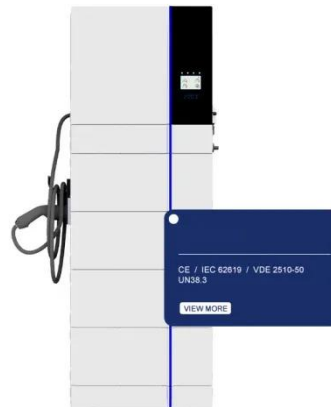

[Learn More](#)

TAX FREE

Product Model
HJ-ESS-215A(100KW/215KWh)
HJ-ESS-115A(50KW/115KWh)

Dimensions
1600*1280*2200mm
1600*1200*2000mm

Rated Battery Capacity
215KWH/115KWH

Battery Cooling Method
Air Cooled/Liquid Cooled

Guinea Container Energy Storage Cabinet Solutions: Powering ...

Summary: Explore how Guinea container energy storage cabinet brands are revolutionizing power management across industries. Learn about applications, market trends, and why modular energy ...

[Learn More](#)

**200kWh Energy Storage Cabinet /
200kWh PV Ener Cube / ...**

Standardized cabinets for zoned security and isolation of energy storage systems.