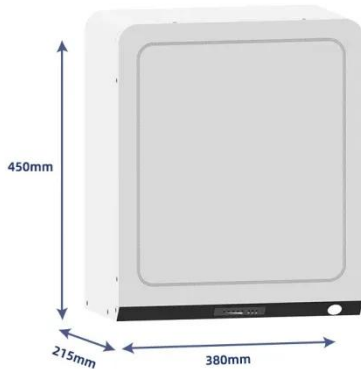

means that shortly, Belmopan will have a new energy source as it turns that organic waste material into ...

[Learn More](#)

Green Energy Service Companies - DFC

Established 2005 in Belize, Go Green Ltd. works with companies around the world to provide Central America and the Caribbean with renewable energy such as solar or wind. From start to finish, we ...

[Learn More](#)