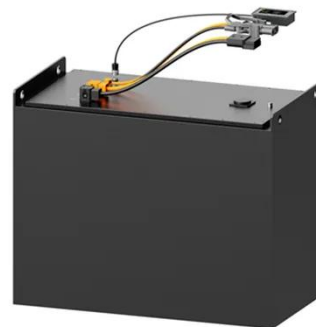

Contact Us

For catalog requests, pricing, or partnerships, please visit:
<https://www.v4venison.co.za>