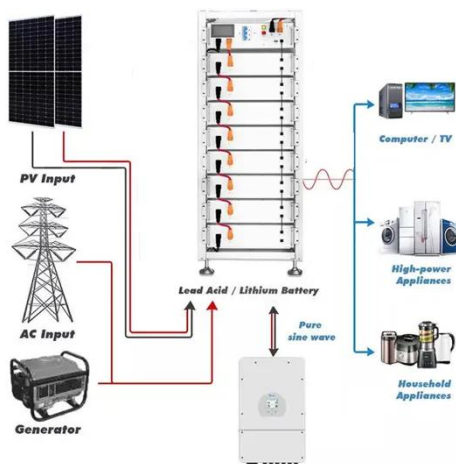

mai 2025, ...

[Learn More](#)

Rupture de stock d'un médicament crucial pour 950 000 ...

123rf-milkos La France fait face à une hausse des ruptures de stock de médicaments essentiels, notamment dans le domaine de la psychiatrie. En 2023, près de ...

[Learn More](#)

Symptômes du variant NB.1.8.1 du Covid en juin 2025

Un nouveau variant du Covid-19, appelé "NB.1.8.1", a récemment fait son apparition en Chine, puis en France. Selon l'Organisation mondiale de la Santé, ce variant a ...

[Learn More](#)