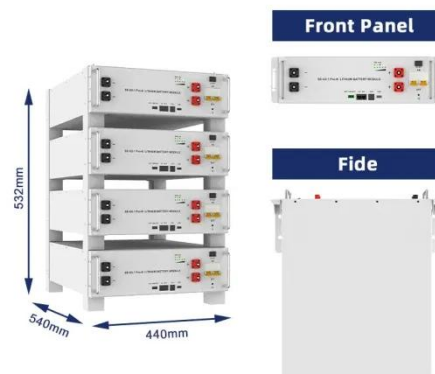

Integrated energy storage cabinets

Application Integrated energy storage cabinets for new energy are used to store and manage energy storage systems, batteries, and related components in renewable energy installations, microgrids, ...