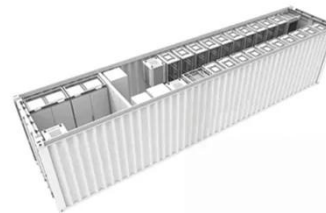

Electrical Distributor, Electrical Supplies, Electrical Equipment

With branches in Johannesburg, Durban & Pretoria, MCE is well represented countrywide by our network of appointed wholesalers, distributors, and agents. We are the leading distributor of ...

[Learn More](#)

TAX FREE

1-3MWh
BESS