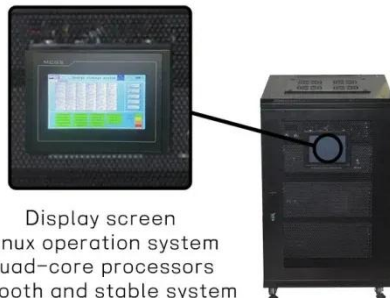

module, a parallel off-grid switching module, power frequency transformer, and other ...

[Learn More](#)

ALL IN ONE OP-3PH-10KW-20KWh Omnis Power Europe

Engineered for European three-phase grids, this 10kW/20kWh system combines industrial-grade components in one weatherproof cabinet: A Spanish bakery chain reduced energy ...

[Learn More](#)

Outdoor energy storage cabinets in Europe - Mingway Metal

For example, a typical German home with a 5kW solar system uses a 10kWh outdoor cabinet to store excess daytime energy, cutting grid reliance by 40-60% and slashing electricity bills.

[Learn More](#)