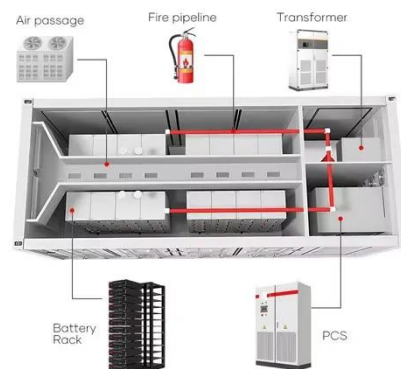

Entrance door side cabinet 60 cm entrance can store

Entryway Storage Cabinets with Doors & Drawers , Console

Discover a variety of entryway storage cabinets featuring doors, drawers, and adjustable shelves. Choose from modern, farmhouse, or mid-century designs in wood, metal, or rattan for your hallway ...

[Learn More](#)

Entryway Cabinets

Shop entryway cabinets for organized storage. Small cabinets with doors fit any entrance. Accent cabinets under 65" wide perfect for tight spaces.

[Learn More](#)

Entryway Cabinets , Bush Home

Stay organized with our selection of entryway storage solutions. Multiple styles and finishes available.

[Learn More](#)

Entryway & Mudroom Cabinets ,