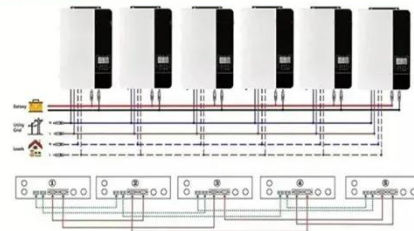

Electricity safety ireland

New I.S.10101 Electrical Regulations in Ireland: Explained

In the Republic of Ireland, the Commission for Regulation of Utilities (CRU) oversees restricted and controlled electrical works. Through its designated Safety Supervisory Body, Safe Electric, the CRU ...

[Learn More](#)

Parallel (Parallel operation up to 6 Unit (only with battery connected))

AC input wires

AC output wires

Electrical Safety Training in Ireland

Our electrical safety training courses are designed to provide comprehensive, hands-on training that enhances your skills and ensures compliance with the latest safety standards and regulations.