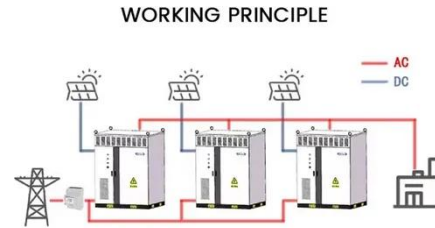

Choose from our selection of glass connectors, including over 140 products in a wide range of styles and sizes. Same and Next Day Delivery.

[Learn More](#)

Glass connectors

Glass connectors provide additional support for the resulting glass wall, serve as sound insulation and prevent two glass panes from colliding. The connection remains in place even under extreme ...

[Learn More](#)

Product_details , Zuma Corporation

GLASS CONNECTOR 0 DEGREE - DOUBLE
A glass connector 0 degree double is a type of glass fitting that is used to join two glass panels at a 0 degree angle, meaning they are aligned in a straight ...

[Learn More](#)