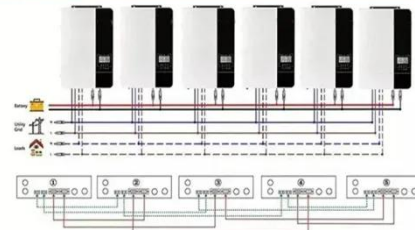

AC input wires

AC output wires