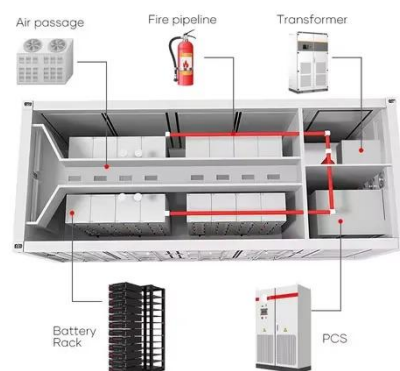

Port of Apia (WS APW) - Container Shipping Dashboard

Access vessel schedules, dwell times, and container volumes for the Port of Apia (WS APW). In December, the port handled 986 TEU of exports, 6,681 TEU