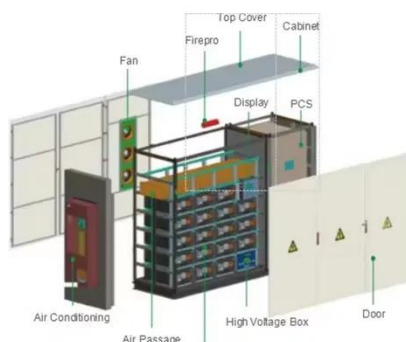

Data Center Battery Cabinet 40kWh Cost and Delivery Time

Sunark Lithium Battery Container 30kwh 40kwh 50kwh Hv Ess ...

Sunark Lithium Battery Container 30kwh 40kwh 50kwh Hv Ess Storage System Cabinet for Industrial Use, Find Details and Price about High Voltage Cabinet Ess Energy Storage System ...

[Learn More](#)

Energy Storage Battery Cabinet Assembly Price: Key Factors and ...

Understanding the pricing of energy storage battery cabinet assemblies is critical for businesses seeking reliable power solutions. This article explores cost drivers, industry benchmarks, and actionable ...

[Learn More](#)

Solar System with 40kwh Lithium Ion Battery Hv for Energy ...

Solar System with 40kwh Lithium Ion Battery Hv for Energy Storage Needs, Find Details and Price about 30kwh Battery Ess Cabinet Integrated from Solar System with 40kwh Lithium ...

[Learn More](#)

40kwh 50kw 80kwh 120kw Bess