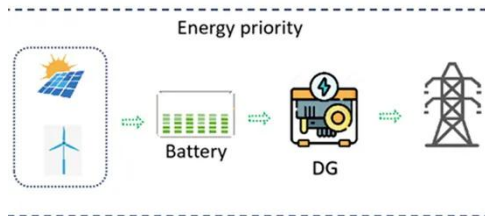

[Learn More](#)

Amazon : WZRELB 1800W Pure Sine Wave Inverter 12V DC to ...

The pure sine wave inverter has 1800w continuous power and 3600w peak power, so that it can provide a smooth and stable AC current to extend and protect the battery's life.

[Learn More](#)

Tripp Lite Compact Inverter 1800W 12V DC to 120V AC ...

Tripp Lite Compact Inverter 1800W 12V DC to 120V AC ...

[Learn More](#)

Tripp Lite Compact Inverter 1800W 12V DC to 120V AC 2 Outlets ...

Tripp Lite Compact Inverter 1800W 12V DC to 120V AC 2 Outlets GFCI 5-15R - DC to AC power inverter - 12 V - 1.8 kW - output connectors: 2 4.0 out of 5 stars,

average rating value. Read 4 Reviews. ...

[Learn More](#)

QP-1800 COMPLETE INVERTER SYSTEM

Mobile DC/AC inverter system delivering 1800 watts of reliable AC power from a DC source in all conditions and delivers superior quality true sine wave output with typically only 1% total harmonic ...