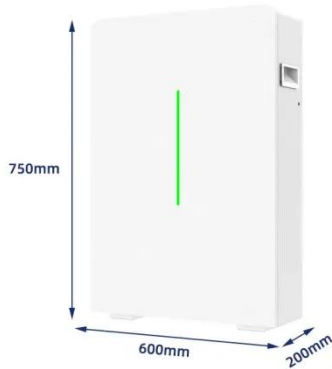

operation of base station and transmission equipment.

[Learn More](#)