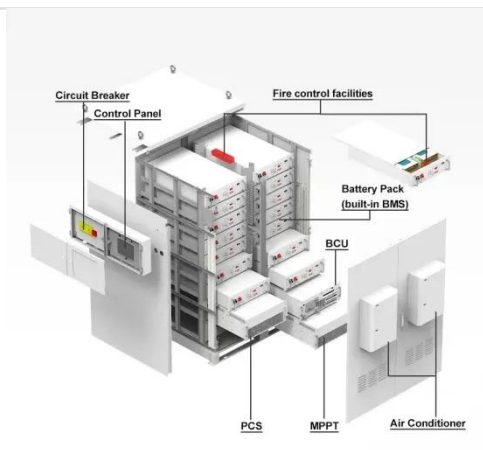

DC 200v inverter

DC 200v inverter

200w power inverter , Newegg

Search Newegg for 200w power inverter. Get fast shipping and top-rated customer service.

[Learn More](#)

Amazon : 200 Watt Inverter

Real 200W Power Inverter Compatible with Milwaukee, DC 18V to AC 110-120V Battery Inverter, Portable Power Station Generator, Charger Adapter Battery Powered with 2 USB & 1 Type-C & 1 AC ...

[Learn More](#)

200W Ultra-Compact Car Inverter, 2 Outlet, 2 USB Ports , Eaton

The PV200CUSB 200W PowerVerter® Ultra-Compact Car Inverter provides 200 watts of portable power for charging and operating multiple devices in your car, truck, boat or RV.

[Learn More](#)

200V Dc Ac Inverter

Discover the power of efficiency with our state-of-the-art 200V DC AC Inverter. Designed to seamlessly convert direct current (DC) from solar panels, batteries, or generators into alternating current (AC), ...

[Learn More](#)

Solar Pumping Inverter 200V-450V DC , Energetech Solar

The 200V-450V DC solar pumping inverter converts DC power from the solar array into AC power to drive the pump. With the function of MPPT (Maximum Power Point Tracking), it regulates the output ...