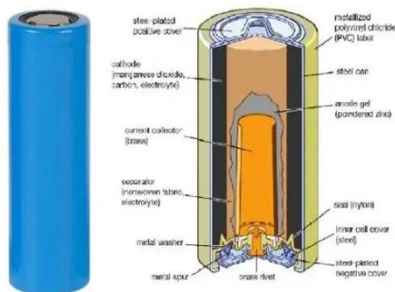

[Learn More](#)

200V DC to AC Inverter

A 200V inverter converts 200 volts of direct current (DC) power into alternating current (AC) power. It's used to power devices that require AC power from a DC source, such as batteries or solar panels.

[Learn More](#)

12-Volt DC to AC 200-Watt Power Inverter

This power inverter has the highest efficiency available, so that longer run times and extended battery life are achieved. The inverter is housed in an anodized aluminum case with heat sink design ...

[Learn More](#)