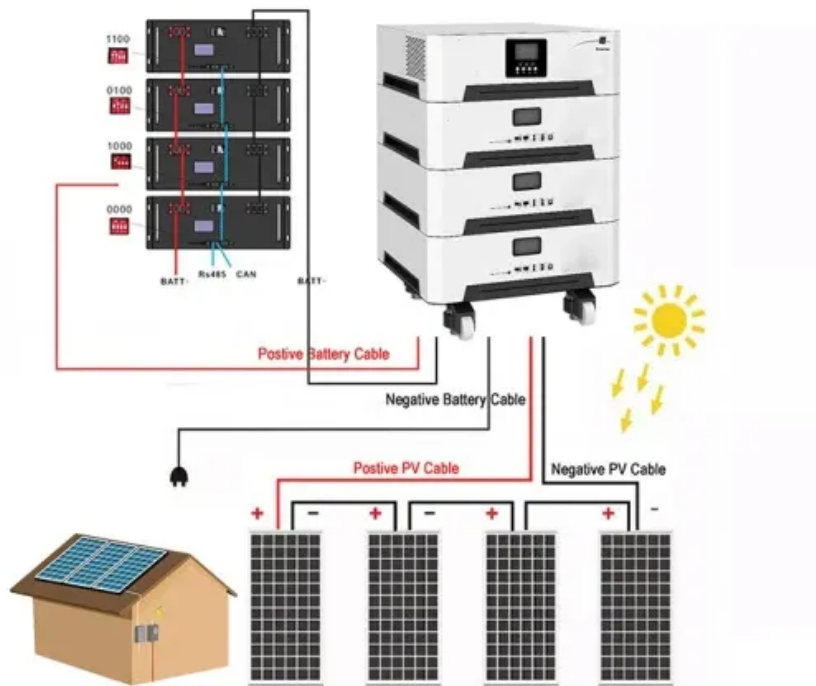

Czech Courtyard Outdoor Power Supply

Czech Courtyard Outdoor Power Supply

Purchase Outdoor Power Supply Online , Super Tech Lights

Choose from a variety of wattages, ranging from 100W to 300W, as well as dimmable options to suit your needs. Each power supply is IP67 rated and UL listed, ensuring protection from dust, water, and ...

[Learn More](#)

Outdoor Five-hole Power Supply Household Electric Pile Garden ...

Outdoor Five-hole Power Supply Household Electric Pile Garden Courtyard 304 Stainless Steel Waterproofed Socket Column

[Learn More](#)

[Learn More](#)

Outdoor Power Panel In Czech Republic

We use cut-edge tools and modern

machinery to manufacture premium quality Electrical Panels, LT Distribution Panels, Cable Bus Ducts, Power Generators, and Electrical Transformers in Czech ...

[Learn More](#)

Portable Outdoor Power Czech

Highjoule's 2400W portable outdoor power station is compact and lightweight, making it ideal for camping, travel, and power outages. It features 10 output ports (AC/DC/USB-A/USB-C/wireless ...