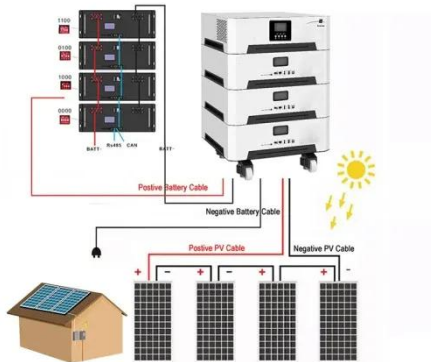

storage, with four different capacity options based on different cell compositions, 200kWh, ...

[Learn More](#)

CellBlock Battery Fire Cabinets

Designed for use in a climate controlled environment, it regulates temperature and provides active smoke monitoring with an alarm system. The ideal upgrade on CellBlock FCS cabinets that are used

...

[Learn More](#)

Outdoor Battery Box Enclosures and Cabinets , Lithium-ion , Solar

AZE's heavy duty outdoor battery enclosures and Lithium battery storage system are available in NEMA 3R, or 4X configurations. These outdoor battery enclosures, which come in all shapes and sizes, are ...

[Learn More](#)

Cylindrical Lithium Battery Energy Storage Solutions: Powering ...

Summary: Discover how cylindrical lithium battery energy storage solutions are revolutionizing industries like