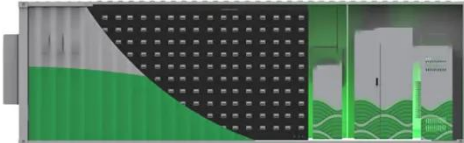

Customization Process for 1200mm Deep Smart Energy Storage Cabinets for Shopping Malls

Customization Process for 1200mm Deep Smart Energy Storage Cabinets

Powering the Future of Retail with Smart Energy Solutions for Shopping