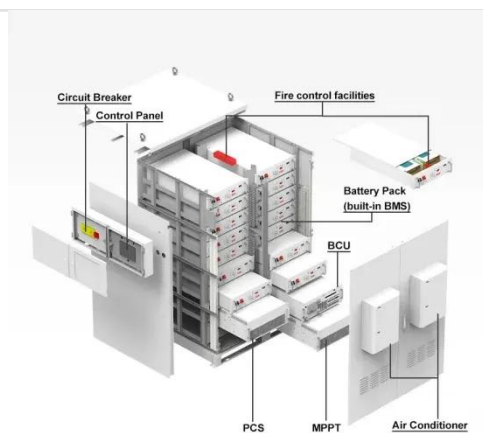

New mobile container base station , GSM Container , Karmod

The portable containers not only isolates the cellular equipment from environmental conditions but also prevents unauthorized access to the space. Containers are customized for GSM equipments and ...

[Learn More](#)