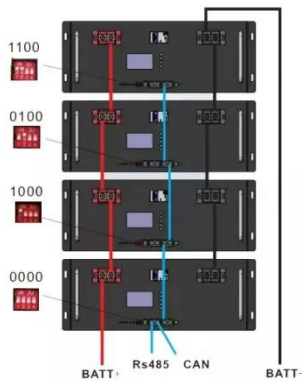

Container Type Mobile Substation

A container-type mobile substation is like a portable powerhouse sealed within a robust container. It houses all the essential components of a substation, including transformers, switchgear, and control ...

[Learn More](#)

WO2021104154A1

The purpose of this application is to provide a containerized mobile communication base station, which makes wireless network addressing simpler, reduces the difficulty of building a

[Learn More](#)

Cell on Wheels (COW), Portable Phone Towers, Mobile Base Station

COWs are mobile trailer-mounted cell towers used to provide temporary cellular network coverage. The trailers contain antennas, transceivers, and all the electronics needed for cellular service mounted on ...

[Learn More](#)