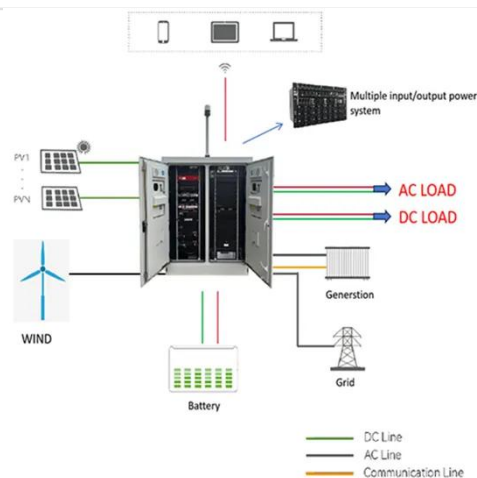

[Learn More](#)

Base Station Energy Cabinet

The Base Station Energy Cabinet is a fully enclosed, weather-resistant telecom energy cabinet designed to provide reliable power distribution and battery backup for outdoor communication networks.

[Learn More](#)

OUTDOOR COMMUNICATION ENERGY CABINET WITH WIND ...

Energy storage systems (ESS) are vital for communication base stations,

providing backup power when the grid fails and ensuring that services remain available at all times. [pdf]

[Learn More](#)

Communication base station wind power outdoor unit

This paper develops a method to consider the multi-objective cooperative optimization operation of 5G communication base stations and Active Distribution Network (ADN) and constructs a