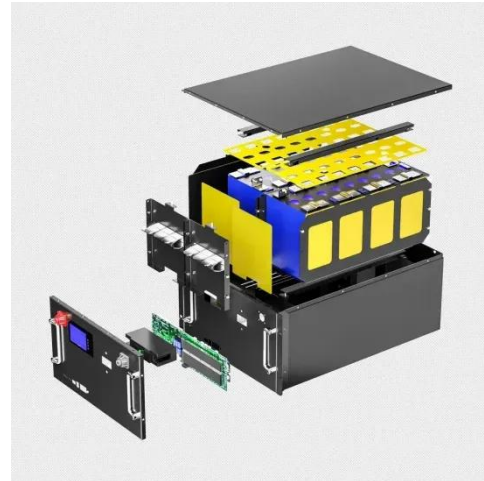

concurrent-ruby, this issue is actually in ...

[Learn More](#)

Environmental Chamber Rental for Short-Term Projects , AES

Whether you need temperature chambers, humidity chambers, or specialized battery-safe test chambers, our rental solutions offer flexible, cost-effective options for short-term projects, overflow ...

[Learn More](#)

What are magic numbers and why do some consider them bad?

Symbolic Constant: When to replace?
Magic: Unknown semantic Symbolic Constant -> Provides both correct semantic and correct context for use
Semantic: The meaning or purpose of a thing. "Create a ...

[Learn More](#)