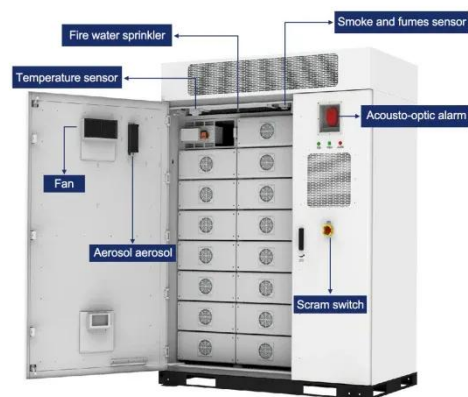

PowerMAX Rental Power Cabinets

Alpine Power Systems' PowerMAX Rental Power Cabinets are more than just a power solution. They are a commitment to reliability, safety, and operational