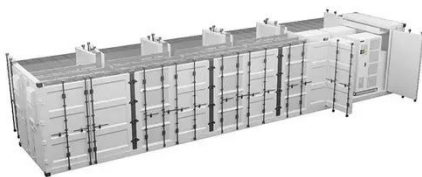

52U , 52U Server Rack Cabinet , 52U Data Center Server Cabinet , AZE

AZE's 52U 800mmWide x1200mmDeep server rack cabinet shall consist of welded and assembled steel frame construction, supporting computer server and data storage equipment by providing additional ...

[Learn More](#)

SRF 800 Floor Standing Rack Cabinets ? -- SysRacks

Sysracks' SRF800 is a series of top-notch floor cabinets ranging from 18U to 42U