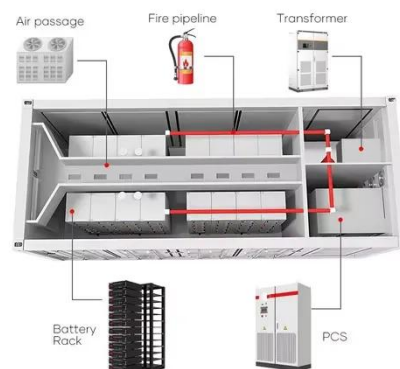

Companion 40ah power station

Companion 40ah power station in very good cond comes with power leads for solar 240 volt and cig lighter manual