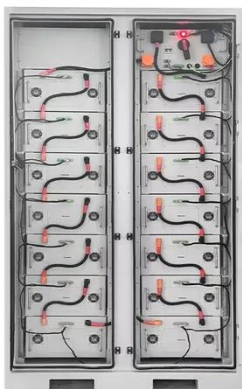

[Learn More](#)

To Strive forward No Energy Waste