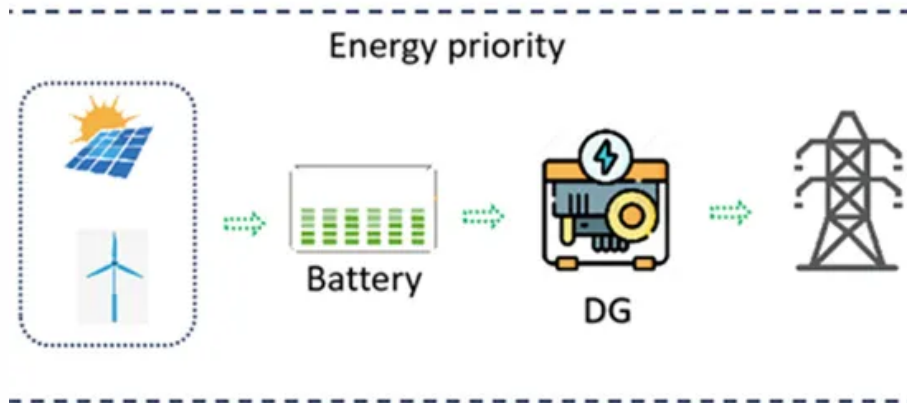

Columbia Communications Engineering Company 5G Base Station

Columbia Communications Engineering Company 5G Base Station

Columbia Communications 5g base station

Unlike LTE base stations (eNodeBs), 5G NR base stations are designed to handle the enhanced requirements of 5G, such as high throughput, network slicing, and support for multiple frequency bands.