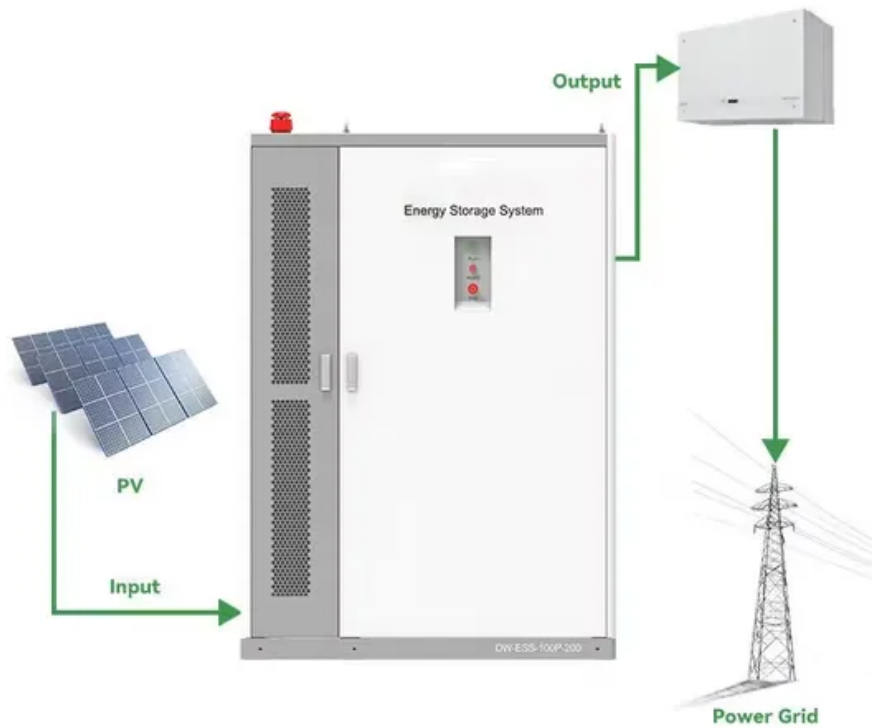

China transfer switch breaker in Kenya

Overview

Get the Dual Power Automatic Transfer Switch Circuit Breaker Changeo online at Jumia Kenya and other Generic Power Adapters on Jumia at the best price in Kenya ▶ Enjoy Free DELIVERY & Cash on Delivery available on eligible purchases. Suitable for switching to the backup power supply when the power is cut off, and switching to the main power supply when the power comes in 1. Their advanced manufacturing capabilities ensure high-quality products suitable for various industrial applications. The CO 3036-AT is a 63A Automatic Changeover Switch designed for three-phase 400V AC systems.