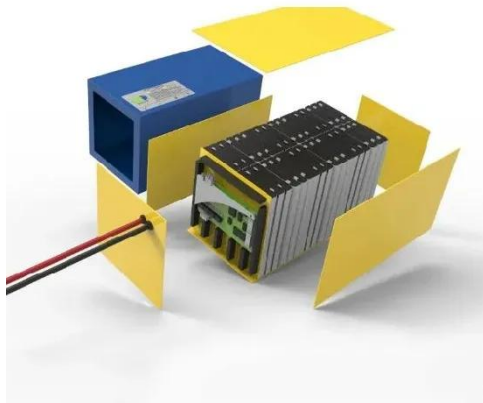

Charge t30 battery energy storage

Overview

The T30 energy supply system is designed to meet the needs of time-conscious farmers by charging its batteries in just 10 minutes. Power Button-press once to view power level, press then press and hold to power on battery. The Charging station can run on both 120V and 240V input. For super fast charging you must either plug in both charging cables. Compact yet powerful, the SUNWAY Portable Power Station delivers 3000W pure sine wave output and 2688Wh LiFePO₄ capacity, providing reliable energy for both home backup and outdoor use. With multiple output ports and flexible charging options — AC, car, or solar — it's your all-in-one solution for. V2. 0kWh Battery Stack with BMS is a modular energy storage system built for integration with SolaX hybrid inverters. This complete kit includes 2× T30 Battery Modules (HV10230) and 1× T30 Battery BMS (MC0600), delivering a nominal energy of 6. 1kWh and high discharge capacity.

Charge t30 battery energy storage

IMGadgets 2688Wh Portable Power Station with LiFePO4 Battery, ...

With multiple output options including AC, DC, USB, and Type-C, it can charge a variety of devices. Enjoy quick charging via AC, car outlet, or solar panel. Built with a durable LiFePO4 battery and ...

[Learn More](#)

T-BAT-SYS-HV-3.0(T30)V2

Information may be subject to modify without notice.

[Learn More](#)

Battery Solutions With the Agras T30

The T30 energy supply system is designed to meet the needs of time-conscious farmers by charging its batteries in just 10 minutes. Under standard operating conditions, it only requires two ...

[Learn More](#)

SolaX T30 Triple Power 6.0kWh battery stack with BMS

The SolaX Triple Power 6.0kWh Battery Stack with BMS is a modular energy storage system built for integration with SolaX hybrid inverters. This complete kit includes 2x T30 Battery Modules ...