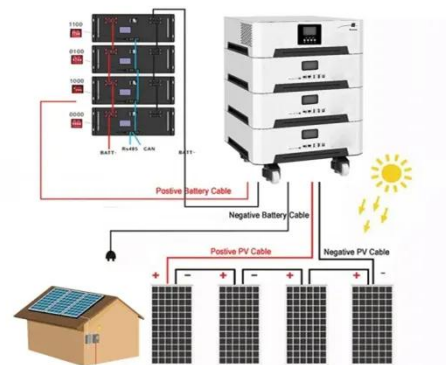

Outdoor Enclosures Nema Rated Telecom Cabinets Ip55 Ip65

What is an outdoor telecommunication enclosure? Damage-resistant and reliable outdoor enclosures are key for outdoor telecommunication applications from cell tower sites and fiber optic networks to ...