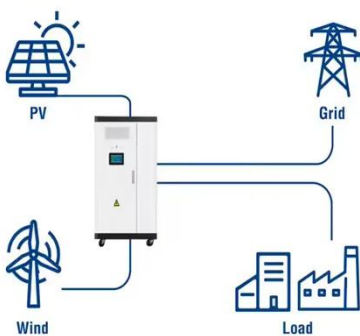

Utility-Scale ESS solutions

Canberra Deep Space Communication Complex

Without the Canberra Deep Space Communication Complex, many missions would struggle to receive or transmit essential scientific data. Our station enables real-time communication, allowing mission ...

[Learn More](#)

Its Skin Ácido Hialurónico Emulsión 150ml

Compra online Its Skin Ácido Hialurónico Emulsión 150ml de THE ORDINARY en falabella conoce sus características y