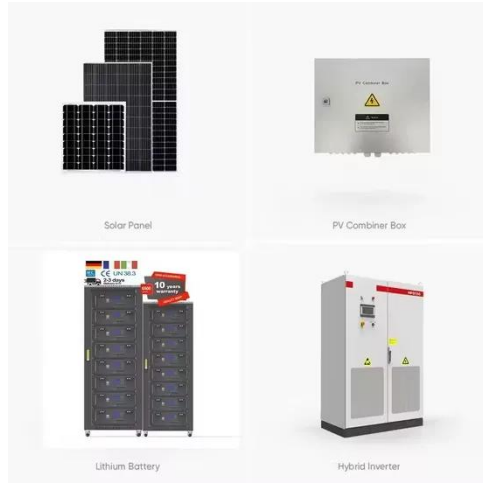

Canberra Solar Base Station