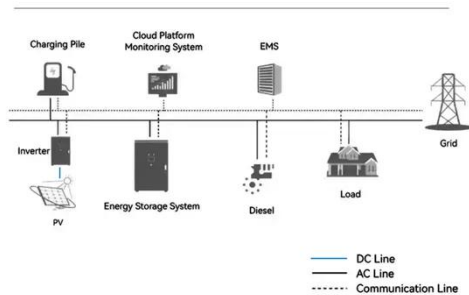

concentración de ...

[Learn More](#)

System Topology

Crema Facial It's Skin Hyaluronic Acid Moisture + 50ml

Envíos gratis en el día Compra en cuotas sin interés y recibe tu ? Crema Facial It& quot; Skin Hyaluronic Acid Moisture + 50ml

[Learn More](#)