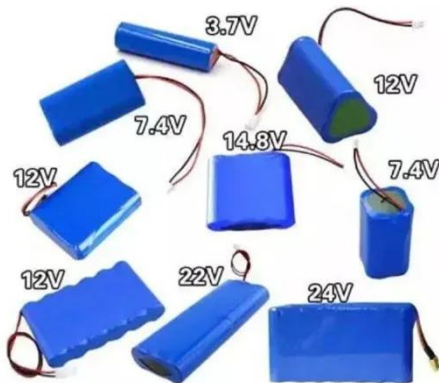

### ENERGY STORAGE SYSTEM

**Product Model**  
HJ-ESS-215A(100KW/215KWh)  
HJ-ESS-115A(50KW 115KWh)

**Dimensions**  
1600\*1280\*2200mm  
1600\*1200\*2000mm

**Rated Battery Capacity**  
215KWH/115KWH

**Battery Cooling Method**  
Air Cooled/Liquid Cooled