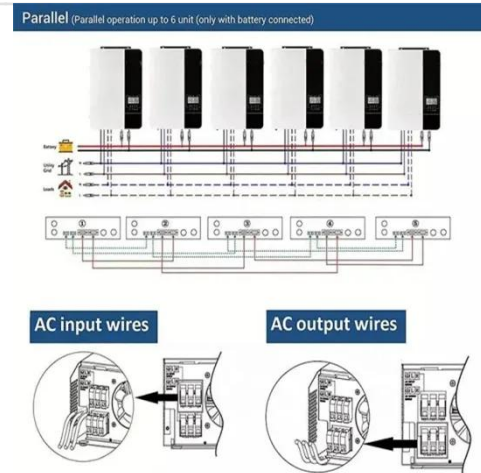

Bowei Software (Guangzhou) Co., Ltd. _GUANGZHOU_in3g

Commodity wholesale trade (except license approval commodities); Internet commodity sales (except license approval commodities); commodity retail