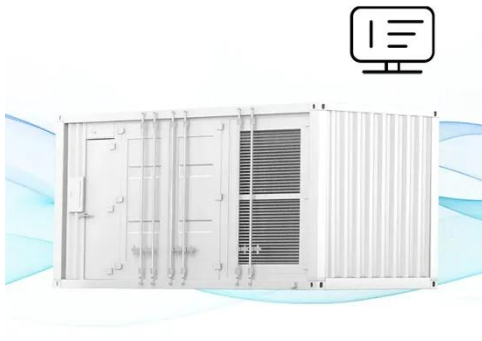

Benin Photovoltaic IP55 Outdoor Cabinet Two-Way Charging

FLEXIBLE SETTING OF MULTIPLE WORKING MODES

BENY IP55 7kw/14kw/22kw/44kw Wall-mounted EV Charger Type1/ ...

Our EV chargers can be controlled through a Z-Box application to ensure remote control charging, giving more flexibility to charging networks and other applications and saving energy costs.

[Learn More](#)

IP55 Rated Dual Bay Outdoor Lithium Battery and Solar Inverter

...

The multi-compartment or multi-bay Outdoor Cabinet is well suited for power equipment, batteries, telecom gear, all integrated into a robust, economical package. The cabinet contains internal ...