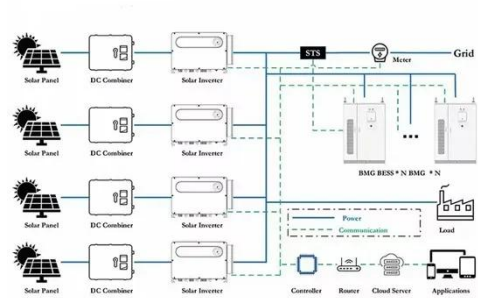

DC distribution integration. With robust

...

[Learn More](#)

Contact Us

For catalog requests, pricing, or partnerships, please visit:
<https://www.v4venison.co.za>