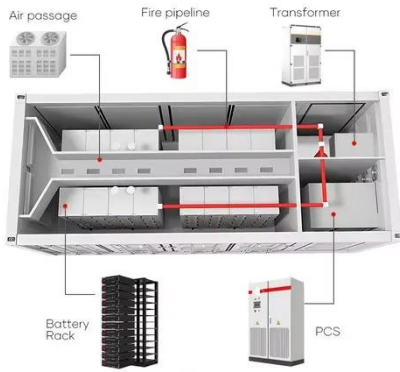

energy, and lithium batteries. Designed for seamless installation and remote monitoring, this energy-efficient cabinet ensures ...

[Learn More](#)

Base Station Battery Cabinet

Introduce safe and efficient clean energy to achieve energy-saving, low-carbon operations and stable, secure performance for communication base stations.

[Learn More](#)