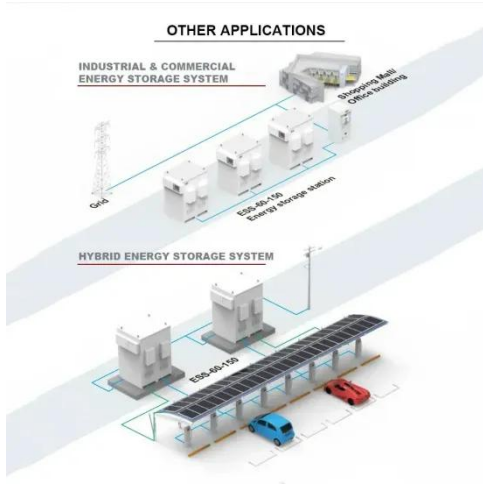

battery charge.' The car is recently

[Learn More](#)

"Low Battery Charge" HELP

The battery monitoring system on the car uses a sensor (shunt) connected to the battery negative terminal to monitor current charged or drawn from the battery. This is continuously ...

[Learn More](#)