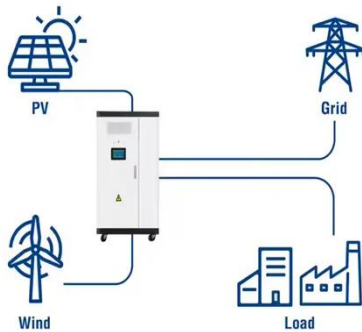

Utility-Scale ESS solutions

[Learn More](#)

LIGHT KEEPER

Supporting up to four contactors and featuring integrated real-time power and energy measurement across three phases and neutral, LIGHT KEEPER gives municipalities unmatched control over their ...