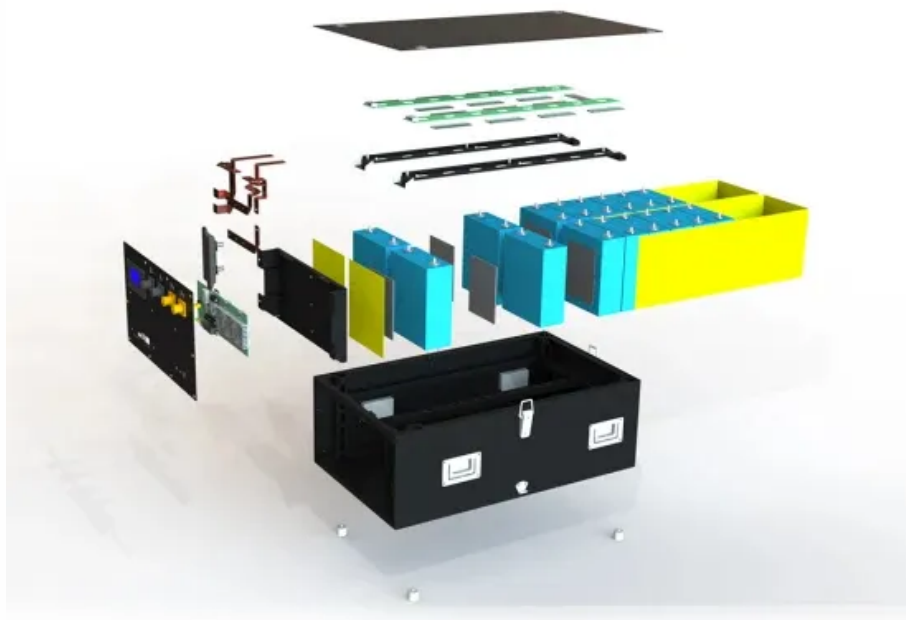

Automatic type power distribution and energy storage cabinet for urban lighting