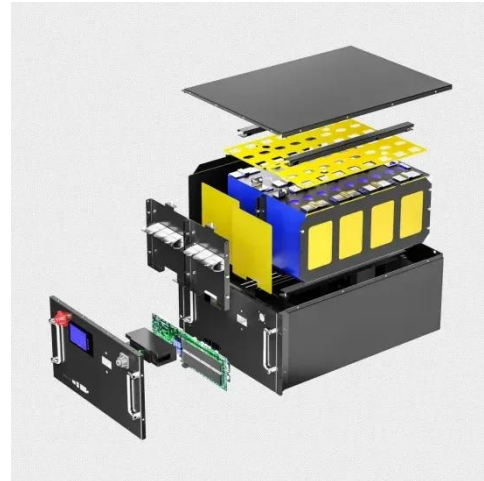

create an energy-efficient workshop,
charge your electric vehicle, or simply ...

[Learn More](#)

Smart Power Station - SUNBEAMsystem

The SUNBEAMsystem Smart Power Station is a versatile and multifunctional high-capacity power bank available in two sizes: 150Wh and 300Wh. Both models are designed with a rugged exterior for a ...

[Learn More](#)

Contact Us

For catalog requests, pricing, or partnerships, please visit:
<https://www.v4venison.co.za>