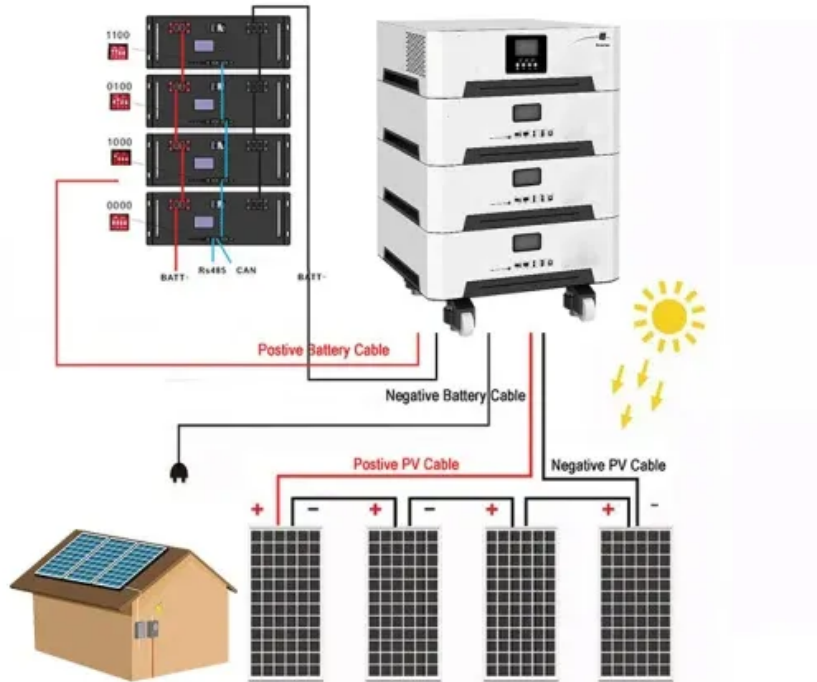

Athens Home Solar Lights