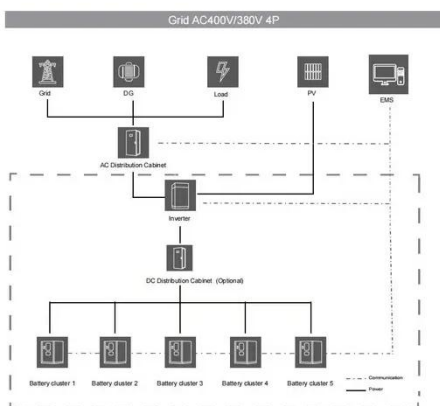

Commercial and Industrial ESS

Air Cooling / Liquid Cooling

- Budget Friendly Solution
- Renewable Energy Integration
- Modular Design for Flexible Expansion