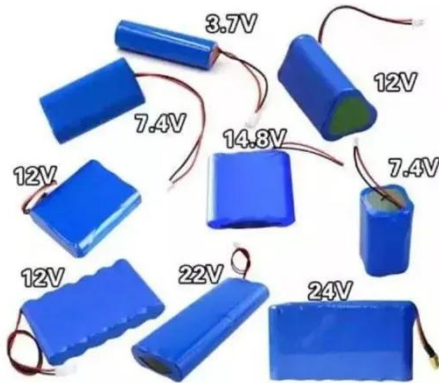

Custom outdoor telecom cabinet

As an OEM/ODM specialist, Mulan Group delivers custom -engineered telecom cabinets for 5G towers, base stations & harsh environments. Precision sheet metal fabrication meets IP66 & ...

[Learn More](#)

Energy Storage Equipment, Energy storage solutions, Lithium battery

Huijue Group offers industrial and commercial energy storage, PV-BESS -EV Charging, Off-grid / On-grid Microgrid, telecom site solutions, and home solar