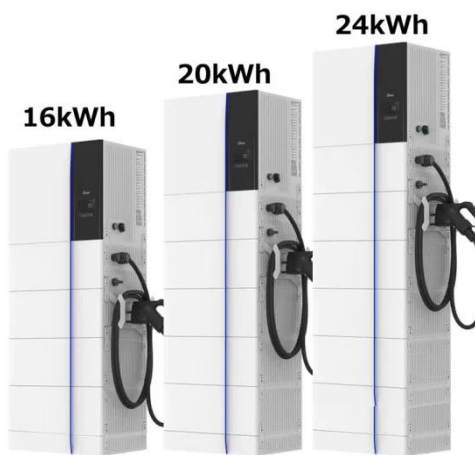

[Learn More](#)

Allegheny County Airport (AGC) , Home

Welcome to Allegheny County Airport (AGC). Learn about AGC, our services, business opportunities or view AGC's pilot guide.

[Learn More](#)

AirNav: KAGC

Complete aeronautical information about Allegheny County Airport (Pittsburgh, PA, USA), including location, runways, taxiways, nav aids, radio frequencies, FBO information, fuel prices, ...

[Learn More](#)