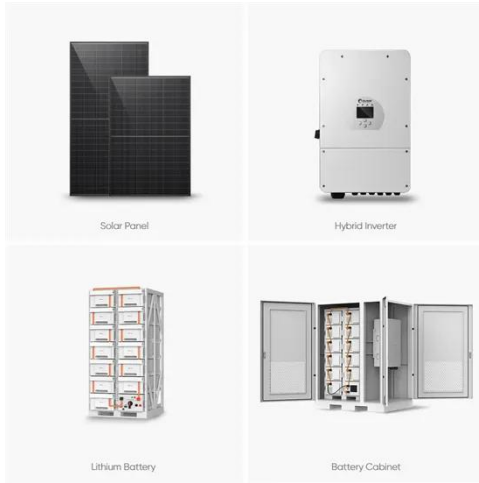

find directions.

[Learn More](#)

Allegheny County Airport , Department of Transportation

Agencies Department of Transportation
Traveling in PA Flying Allegheny County Airport

[Learn More](#)