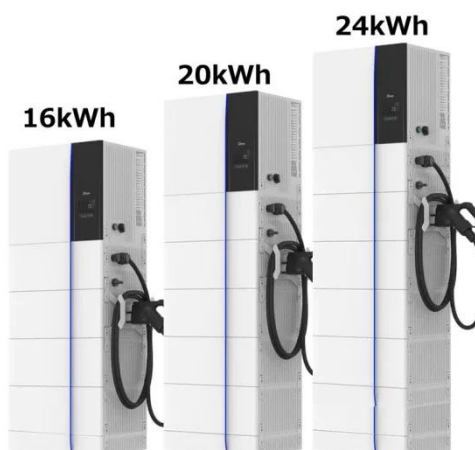

and memory now I keep getting a blue screen and windows whe. I try to ...

[Learn More](#)

Managed and Bidirectional Charging , Department of Energy

As the federal government moves toward fleet electrification, site decarbonization, and deployment of local distributed energy resources (DERs), agencies should consider both managed and bidirectional ...

[Learn More](#)

ESS

PC said it needed repair I restart it and now it won't get passed the

After this is complete, Windows will restart one last time. Out of Box Experience The Out of Box Experience page is where you get to configure detailed settings in Windows, which includes ...

[Learn More](#)

Bidirectional Energy Knowledge Base

Is there a warranty or service agreement available for the bidirectional charging