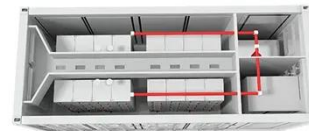

600mm Wide 600mm Deep Racky Rax Wall Mounted Cabinet , 800mm x 600mm

Our range of 600mm wall mounted data cabinets have been designed with ease of installation and maintenance in mind. The high specification of the cabinet means it's suitable for almost any data ...

[Learn More](#)