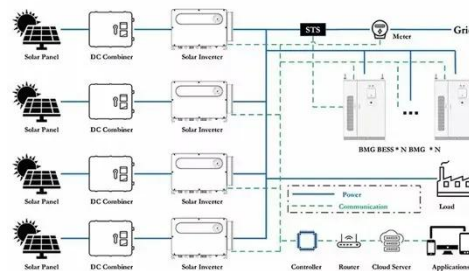

Mounting Brackets for Solar Panels and Energy Systems

Mounting brackets provide secure, adjustable support for solar panels across rooftop, ground-mounted, and off-