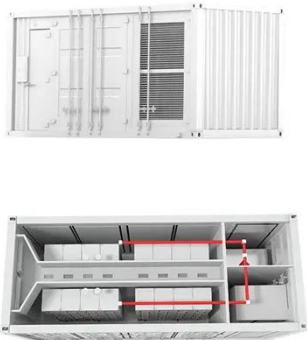

Samsung Galaxy A42 5G (SM-A426N) Full Specifications

Samsung Galaxy A42 5G SM-A426N Full Specifications: 6.6" Super AMOLED FHD+ Display, 164.4 x 75.9 x 8.6mm dimensions, Quad Main Camera, 5000mAh Fast Charging Battery.