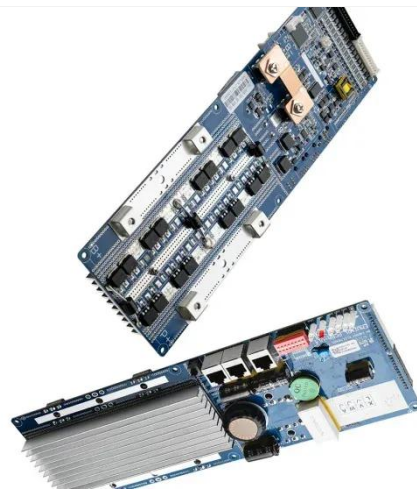

Bedroom Cabinets: Storage Solutions in Rustic, Rattan, and

Discover a variety of bedroom cabinets featuring storage options like drawers, shelves, and adjustable compartments. Choose from rustic, rattan, or wood