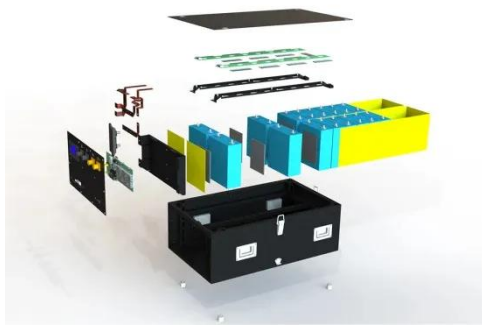

PVI 60KW PVI 82KW PVI 95KW

inverters The most fully customizable line of commercial grid-tied PV inverters available today, the PVI 60KW, PVI 82KW, and PVI 95KW series of Solectria Renewables inverters has been utilized in ...

[Learn More](#)

Contact Us

For catalog requests, pricing, or partnerships, please visit:
<https://www.v4venison.co.za>