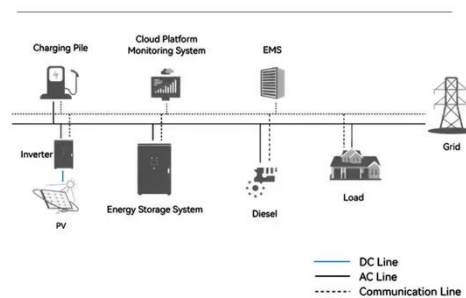

System Topology

SAKO 60W Monocrystalline Solar Panel

SAKO 60W Monocrystalline Solar Panel Leading Warranty in PV Industry. 25 year transferrable power output warranty: 10