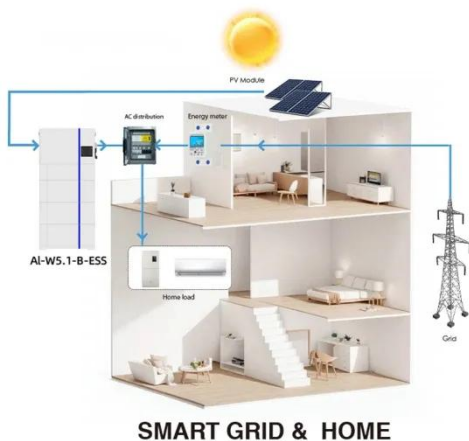

60w monocrystalline solar panel specifications

60w monocrystalline solar panel specifications

Mono-Crystalline 60W Solar Panel

Technical parameter Maximum Power(W)
 60W Optimum Power Voltage(Vmp)
 18.46V Optimum Operating Current(Imp)
 3.25A Open Circuit Voltage(Voc) 22.51V
 Short Circuit Current(Isc) 3.57A ...

[Learn More](#)

Solartech Power SPM060M-WP 60W 24V Monocrystalline Solar Panel

With a 38.8V Vmp, 46.3V Voc, and durable junction-box output, this module is optimized for SCADA, telemetry, lighting, remote sensing, and control systems operating in harsh outdoor environments. Its ...