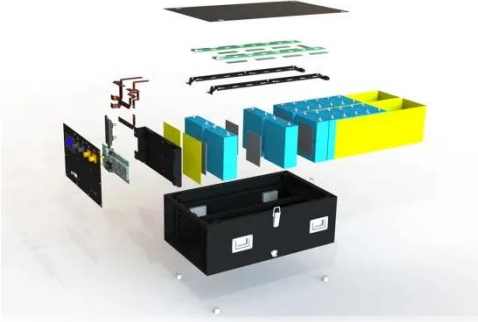

air pumps and chemicals. Collapsible fish farming tanks can also be made to fit your ...

[Learn More](#)

Fish Farming Tanks , Open-Top Frame Tanks for Fish

Our collapsible folding frame tanks are easy to set up and deploy for aquaculture and fish farming--and they can be custom built to fit your requirements or water storage applications.

[Learn More](#)