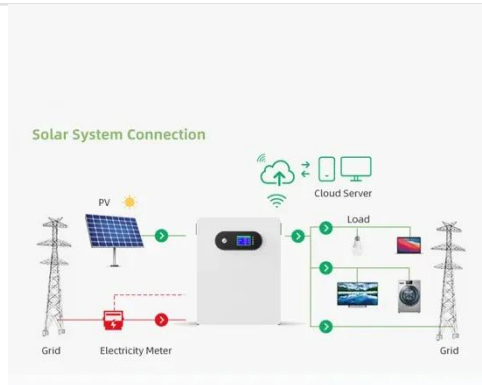

Contact Us

For catalog requests, pricing, or partnerships, please visit: